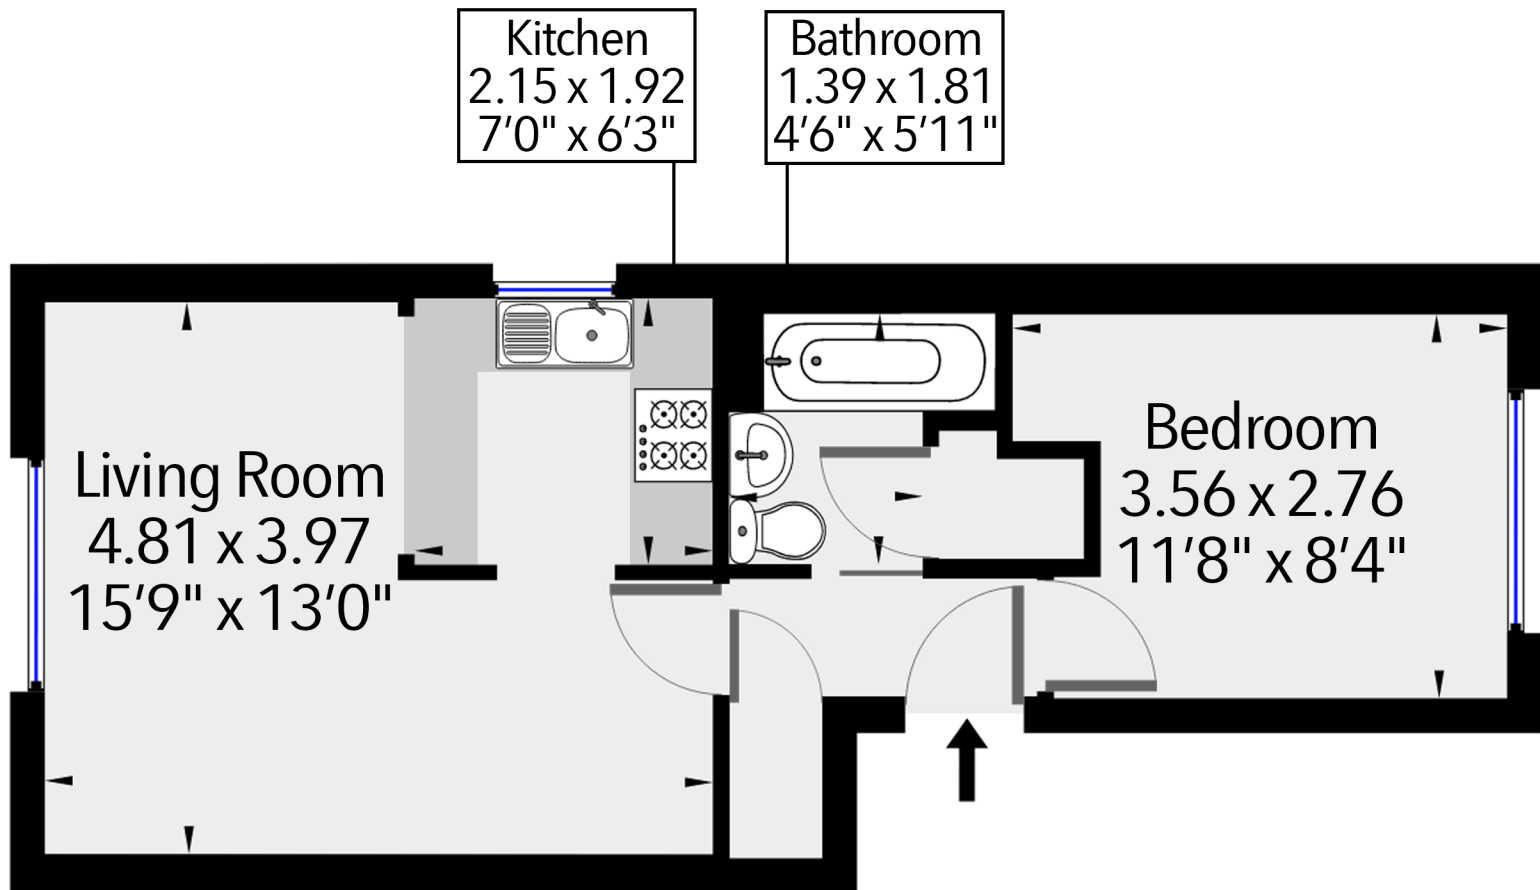

Heddington Grove, Islington
London, N7

Approx. Gross Internal Area 36 sq. m. / 387 sq. ft.

First Floor

Whilst every attempt has been made to ensure the accuracy of the floor plan contained here, measurements of doors, windows and rooms are approximate and no responsibility is taken for any error, omission or misstatement. These plans are for representation purposes only and should be used as such by any prospective buyer or leasee. Specifically no guarantee is given on the gross internal floor area of the property if quoted on this plan and any figures given is initial guidance only and should be treated as such.